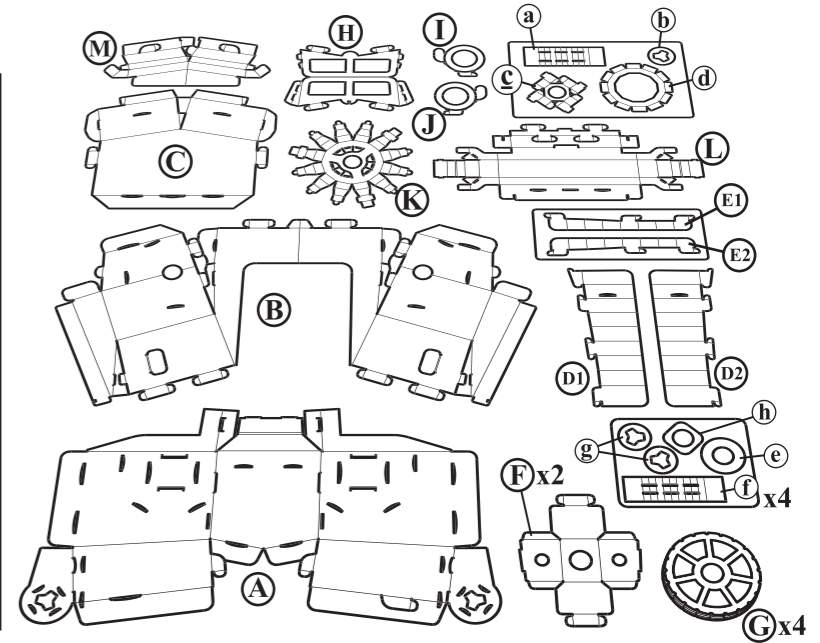

8

Car-Diesel

14821 / 14821B

WARNING:
 CHOKING HAZARD-Small Parts.
 Not for Children under 3 years.
 Adult Supervision Required.